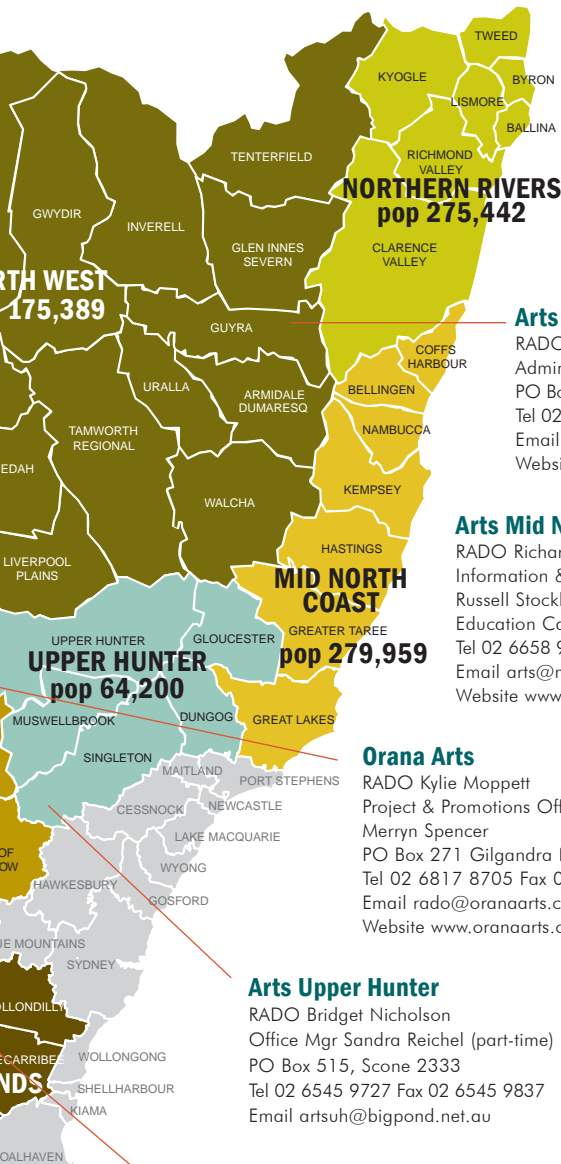

Arts Northern Rivers

RADO Jill Eddington (Acting)
Comms & Info Officer Peter Wood
VAN Coordinator Melitta Firth
Administration Wendy Rolls
Unit 1, Old Tintenbar Chambers
5 Bruxner Hwy, Alstonville 2477
Tel 02 6628 8120 Fax 02 6628 8121
Email artsnorthernrivers@tpg.com.au
Website www.artsnorthernrivers.com.au

Arts North West

RADO Jack Ritchie
Administration/Project Manager Jenny Thomas
PO Box 801, Glen Innes 2370
Tel 02 6732 4988 Fax 02 6732 4995
Email artsnw@northnet.com.au
Website www.artsnw.com.au

Arts Mid North Coast

RADO Richard Holloway
Information & Communications Officer
Russell Stockley
Education Campus, Coffs Harbour 2450
Tel 02 6658 9400 Fax 02 6658 9411
Email arts@midcoast.com.au
Website www.artsmidnorthcoast.org

Orana Arts

RADO Kylie Moppett
Project & Promotions Officer
Merryn Spencer
PO Box 271 Gilgandra NSW 2827
Tel 02 6817 8705 Fax 02 6847 1292
Email rado@oranaarts.com
Website www.oranaarts.com

Arts Upper Hunter

RADO Bridget Nicholson
Office Mgr Sandra Reichel (part-time)
PO Box 515, Scone 2333
Tel 02 6545 9727 Fax 02 6545 9837
Email artsuh@bigpond.net.au

Arts OutWest

RADO Hannah Semler
Communications Officer Maryanne Jaques
PO Box C272 CSU LPO, Bathurst 2795
Tel 02 6338 4657 Fax 02 6338 4646
Email artsoutwest@csu.edu.au
Website www.artsouthwest.org.au

Southern Tablelands Arts (STARTS)

RADO Elizabeth Brown
Administration Gillian Webber (part-time)
PO Box 1323 Goulburn 2580
Tel 02 4823 4407 Fax 02 4822 9842
Email elizabethbrown@starts.com.au

South East Arts Region (SEAR)

RADO Jennifer Hunt (Bega)
Regional Officer Penny Bonnell (Moruya)
Regional Officer Heidi Kunz (Jindabyne)
PO Box 492 Bega 2550
Tel 02 6499 2286 Fax 02 6499 2200
Email jhunt@sear.org.au
Website www.sear.org.au

Notes

— White and grey areas represent unserviced regions, including the ACT, Sydney metropolitan, the Lower Hunter, Illawarra and Shoalhaven areas.
— Population figures are based on June 2005 ABS local government data. The figure for the South West includes Griffith and Leeton and the figure for Albury Wodonga (a region which includes some Victorian local government areas) is for the NSW area only.

Regional Arts NSW

Building positive futures for regional, rural and remote NSW communities through the arts and cultural development

Regional Arts NSW (RANSW) is the peak body for the arts in regional, rural and remote NSW. Based in Sydney, it represents the state-wide network of Regional Arts Boards (RABs) and provides a range of services in the key areas of:

- > advocacy
- > capacity building
- > communications and
- > support.

RANSW is a non-profit organisation with its board made up of representatives of the RABs. The Chair and CEO of RANSW represent the state on the board of the national body, Regional Arts Australia. RANSW receives funding to deliver its programs from the NSW Government, through Arts NSW, and the Australian Government, through the Regional Arts Fund. ■

Contact us